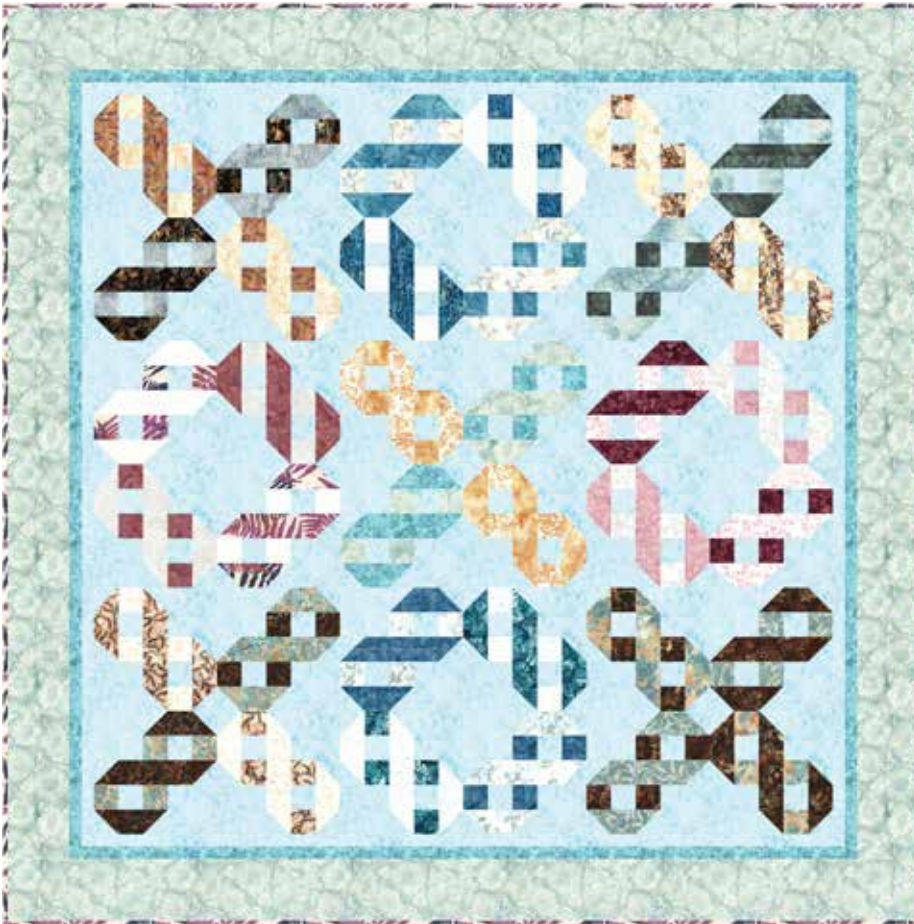

RIBBON RINGS

Finished Twin Size: 74" x 74"

Quilt design by Quilt Moments, featuring our new Daybreak Bali Pop.

A fun strip friendly version of Marilyn's Ribbon Rings design, in a Tic Tac Toe layout.

BP-737-Daybreak

U2476 402-Sea Glass

U2484 536-Aquarius

U2485 245-Victoria

1895 504-Montego

FABRICS	1 KIT	10 KITS
BP-737-Daybreak	1 Pop	2 Boxes
U2476 402-Sea Glass	2 1/4 Yards	2 Bolts
U2484 536-Aquarius	1/2 Yard	1 Bolt
U2485 245-Victoria	7/8 Yard*	1 Bolt
1895 504-Montego	2 3/4 Yards	2 Bolts